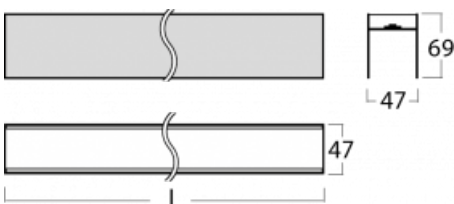

Luminaire

Lina45-S

=145S-A02Q-103ETD/840

EPD®

Imagine a linear luminaire that can satisfy all your needs: it meets UGR, has high efficiency and you can build it to your specifications. And it looks great too. The Lina45-S offers opal, microprism and optical grille variants, so it can easily meet both UGR under 19 at 4300 lm luminous flux. It is a great solution for visually demanding spaces, as it even meets UGR under 16 in some variants. In addition, you can complement the modular luminaire with a Vali55 relay module, a Rundo circular luminaire or 2 - 3 CUBE reflectors. The indirect lighting component is provided by a clear plexiglass module or a batwing diffuser, which creates a more even illumination of the ceiling. A welcome feature is also the possibility of a curtain at the joint of the profiles, which are also fitted with caps to prevent even minimal draughts. The individual segments are easily connected using connectors and plugged into 230 V.

Technical drawing

Light distribution	Indirect
Luminaire shape	Linear
Material	Aluminium
Lifetime	L80/B20 50 000 hours
Warranty	5 years
Description of luminaires	Luminaire

Dimensions	770 mm × 47 mm × 69 mm
------------	------------------------