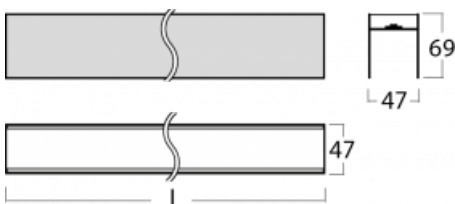

# Lina45-S

=145S-A02Q-102ED/840

**EPD<sup>®</sup>**

Imagine a linear luminaire that can satisfy all your needs: it meets UGR, has high efficiency and you can build it to your specifications. And it looks great too. The Lina45-S offers opal, microprism and optical grille variants, so it can easily meet both UGR under 19 at 4300 lm luminous flux. It is a great solution for visually demanding spaces, as it even meets UGR under 16 in some variants. In addition, you can complement the modular luminaire with a Vali55 relay module, a Rundo circular luminaire or 2 - 3 CUBE reflectors. The indirect lighting component is provided by a clear plexiglass module or a batwing diffuser, which creates a more even illumination of the ceiling. A welcome feature is also the possibility of a curtain at the joint of the profiles, which are also fitted with caps to prevent even minimal draughts. The individual segments are easily connected using connectors and plugged into 230 V.

**Technical drawing**

Light distribution	Indirect
Luminaire shape	Linear
Material	Aluminium
Lifetime	L80/B20 50 000 hours
Warranty	5 years
Description of luminaires	Luminaire

Dimensions	700 mm × 47 mm × 69 mm
------------	------------------------