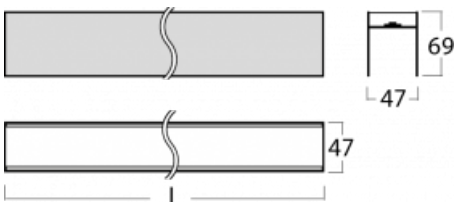

Luminaire

Lina45-S

=145S-A02C-35GEE/830

EPD®

Imagine a linear luminaire that can satisfy all your needs: it meets UGR, has high efficiency and you can build it to your specifications. And it looks great too. The Lina45-S offers opal, microprism and optical grille variants, so it can easily meet both UGR under 19 at 4300 lm luminous flux. It is a great solution for visually demanding spaces, as it even meets UGR under 16 in some variants. In addition, you can complement the modular luminaire with a Vali55 relay module, a Rundo circular luminaire or 2 - 3 CUBE reflectors. The indirect lighting component is provided by a clear plexiglass module or a batwing diffuser, which creates a more even illumination of the ceiling. A welcome feature is also the possibility of a curtain at the joint of the profiles, which are also fitted with caps to prevent even minimal draughts. The individual segments are easily connected using connectors and plugged into 230 V.

Technical drawing

Light distribution	Indirect
Luminaire shape	Linear
Material	Aluminium
Lifetime	L80/B20 50 000 hours
Warranty	5 years
Description of luminaires	Luminaire

Dimensions	1960 mm × 47 mm × 69 mm
Light source	LED MODUL
Luminous flux*	2040 lm
Colour Temperature	3000 K warm white
Luminous efficacy	163 lm/W
MacAdam Light source	3
Colour rendering index	80