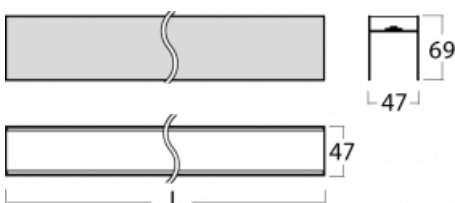

# Lina45-S

=145S-A02C-353HE/840

Imagine a linear luminaire that can satisfy all your needs: it meets UGR, has high efficiency and you can build it to your specifications. And it looks great too. The Lina45-S offers opal, microprism and optical grille variants, so it can easily meet both UGR under 19 at 4300 lm luminous flux. It is a great solution for visually demanding spaces, as it even meets UGR under 16 in some variants. In addition, you can complement the modular luminaire with a Vali55 relay module, a Rundo circular luminaire or 2 - 3 CUBE reflectors. The indirect lighting component is provided by a clear plexiglass module or a batwing diffuser, which creates a more even illumination of the ceiling. A welcome feature is also the possibility of a curtain at the joint of the profiles, which are also fitted with caps to prevent even minimal draughts. The individual segments are easily connected using connectors and plugged into 230 V.

## Technical drawing

Light distribution	Indirect
Luminaire shape	Linear
Material	Aluminium
Lifetime	L80/B20 50 000 hours
Warranty	60 months
Description of luminaires	Luminaire
Dimensions	2170 mm × 47 mm × 69 mm
Light source	LED MODUL
Type of optical system	Clear cover
Luminous flux	6480 lm ± 10 %
Colour Temperature	4000 K cool white
Luminous efficacy	161 lm/W
MacAdam Light source	3
Colour rendering index	80
Luminaire power input	40.2 W ± 10 %
Connection of the luminaires	Electronic ballast non-dimmable
Electrical voltage	220-240V
Frequency	50/60Hz