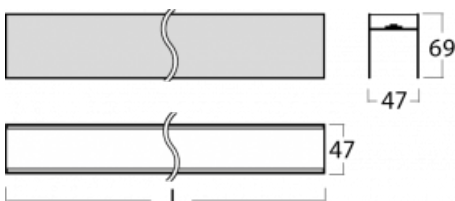

Luminaire

Lina45-S

=145S-A02C-352HE/840

EPD®

Imagine a linear luminaire that can satisfy all your needs: it meets UGR, has high efficiency and you can build it to your specifications. And it looks great too. The Lina45-S offers opal, microprism and optical grille variants, so it can easily meet both UGR under 19 at 4300 lm luminous flux. It is a great solution for visually demanding spaces, as it even meets UGR under 16 in some variants. In addition, you can complement the modular luminaire with a Vali55 relay module, a Rundo circular luminaire or 2 - 3 CUBE reflectors. The indirect lighting component is provided by a clear plexiglass module or a batwing diffuser, which creates a more even illumination of the ceiling. A welcome feature is also the possibility of a curtain at the joint of the profiles, which are also fitted with caps to prevent even minimal draughts. The individual segments are easily connected using connectors and plugged into 230 V.

Technical drawing

Light distribution	Indirect
Luminaire shape	Linear
Material	Aluminium
Lifetime	L80/B20 50 000 hours
Warranty	60 months
Description of luminaires	Luminaire

Dimensions	2100 mm × 47 mm × 69 mm
Light source	LED MODUL