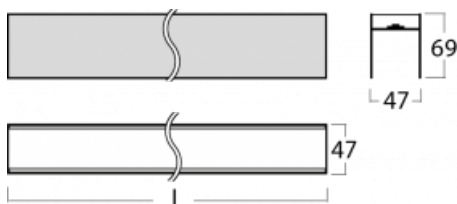

Luminaire

Lina45-S

=145S-A02C-351GE/840

EPD®

Imagine a linear luminaire that can satisfy all your needs: it meets UGR, has high efficiency and you can build it to your specifications. And it looks great too. The Lina45-S offers opal, microprism and optical grille variants, so it can easily meet both UGR under 19 at 4300 lm luminous flux. It is a great solution for visually demanding spaces, as it even meets UGR under 16 in some variants. In addition, you can complement the modular luminaire with a Vali55 relay module, a Rundo circular luminaire or 2 - 3 CUBE reflectors. The indirect lighting component is provided by a clear plexiglass module or a batwing diffuser, which creates a more even illumination of the ceiling. A welcome feature is also the possibility of a curtain at the joint of the profiles, which are also fitted with caps to prevent even minimal draughts. The individual segments are easily connected using connectors and plugged into 230 V.

Technical drawing

| | |
|------------------------------|---------------------------------|
| Light distribution | Indirect |
| Luminaire shape | Linear |
| Material | Aluminium |
| Lifetime | L80/B20 50 000 hours |
| Warranty | 60 months |
| Description of luminaires | Luminaire |
| Dimensions | 2030 mm × 47 mm × 69 mm |
| Light source | LED MODUL |
| Type of optical system | Clear cover |
| Luminous flux | 3880 lm ± 10 % |
| Colour Temperature | 4000 K cool white |
| Luminous efficacy | 164 lm/W |
| MacAdam Light source | 3 |
| Colour rendering index | 80 |
| Luminaire power input | 23.6 W ± 10 % |
| Connection of the luminaires | Electronic ballast non-dimmable |
| Electrical voltage | 220-240V |
| Frequency | 50/60Hz |

⊕ CE IP 20

Downloads

Installation instructions

Photos

Accessories

00-00350, K
 cable 3x0,75 1000mm

00-00352, K
 cable 3x0,75 2000mm

00-00354, K
 cable 5x0,75 1000mm