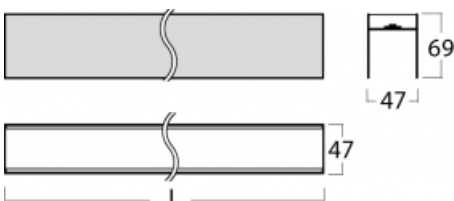

Luminaire

Lina45-S

=145S-A02C-351GD/840

Imagine a linear luminaire that can satisfy all your needs: it meets UGR, has high efficiency and you can build it to your specifications. And it looks great too. The Lina45-S offers opal, microprism and optical grille variants, so it can easily meet both UGR under 19 at 4300 lm luminous flux. It is a great solution for visually demanding spaces, as it even meets UGR under 16 in some variants. In addition, you can complement the modular luminaire with a Vali55 relay module, a Rundo circular luminaire or 2 - 3 CUBE reflectors. The indirect lighting component is provided by a clear plexiglass module or a batwing diffuser, which creates a more even illumination of the ceiling. A welcome feature is also the possibility of a curtain at the joint of the profiles, which are also fitted with caps to prevent even minimal draughts. The individual segments are easily connected using connectors and plugged into 230 V.

Technical drawing

Light distribution	Indirect
Luminaire shape	Linear
Material	Aluminium
Lifetime	L80/B20 50 000 hours
Warranty	60 months
Description of luminaires	Luminaire

Dimensions	2030 mm × 47 mm × 69 mm
------------	-------------------------