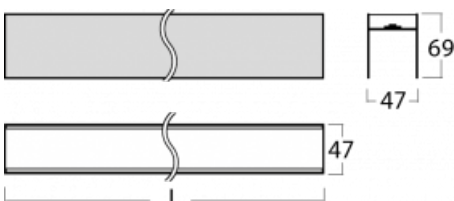

Luminaire

Lina45-S

=145S-A02C-302HD/840

EPD[®]

Imagine a linear luminaire that can satisfy all your needs: it meets UGR, has high efficiency and you can build it to your specifications. And it looks great too. The Lina45-S offers opal, microprism and optical grille variants, so it can easily meet both UGR under 19 at 4300 lm luminous flux. It is a great solution for visually demanding spaces, as it even meets UGR under 16 in some variants. In addition, you can complement the modular luminaire with a Vali55 relay module, a Rundo circular luminaire or 2 - 3 CUBE reflectors. The indirect lighting component is provided by a clear plexiglass module or a batwing diffuser, which creates a more even illumination of the ceiling. A welcome feature is also the possibility of a curtain at the joint of the profiles, which are also fitted with caps to prevent even minimal draughts. The individual segments are easily connected using connectors and plugged into 230 V.

Technical drawing

Light distribution	Indirect
Luminaire shape	Linear
Material	Aluminium
Lifetime	L80/B20 50 000 hours
Warranty	60 months
Description of luminaires	Luminaire

Dimensions	1820 mm × 47 mm × 69 mm
------------	-------------------------