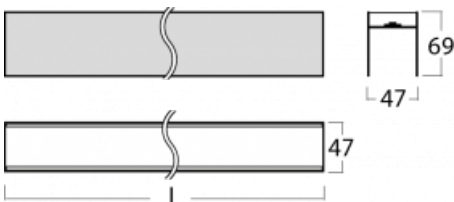

Luminaire

Lina45-S

=145S-A02C-302GE/830

EPD[®]

Imagine a linear luminaire that can satisfy all your needs: it meets UGR, has high efficiency and you can build it to your specifications. And it looks great too. The Lina45-S offers opal, microprism and optical grille variants, so it can easily meet both UGR under 19 at 4300 lm luminous flux. It is a great solution for visually demanding spaces, as it even meets UGR under 16 in some variants. In addition, you can complement the modular luminaire with a Vali55 relay module, a Rundo circular luminaire or 2 - 3 CUBE reflectors. The indirect lighting component is provided by a clear plexiglass module or a batwing diffuser, which creates a more even illumination of the ceiling. A welcome feature is also the possibility of a curtain at the joint of the profiles, which are also fitted with caps to prevent even minimal draughts. The individual segments are easily connected using connectors and plugged into 230 V.

Technical drawing

Light distribution	Indirect
Luminaire shape	Linear
Material	Aluminium
Lifetime	L80/B20 50 000 hours
Warranty	60 months
Description of luminaires	Luminaire

Dimensions	1820 mm × 47 mm × 69 mm
------------	-------------------------