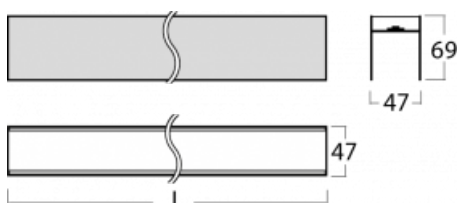

Luminaire

Lina45-S

=145S-A02C-25GGE/830

EPD®

Imagine a linear luminaire that can satisfy all your needs: it meets UGR, has high efficiency and you can build it to your specifications. And it looks great too. The Lina45-S offers opal, microprism and optical grille variants, so it can easily meet both UGR under 19 at 4300 lm luminous flux. It is a great solution for visually demanding spaces, as it even meets UGR under 16 in some variants. In addition, you can complement the modular luminaire with a Vali55 relay module, a Rundo circular luminaire or 2 - 3 CUBE reflectors. The indirect lighting component is provided by a clear plexiglass module or a batwing diffuser, which creates a more even illumination of the ceiling. A welcome feature is also the possibility of a curtain at the joint of the profiles, which are also fitted with caps to prevent even minimal draughts. The individual segments are easily connected using connectors and plugged into 230 V.

Technical drawing

Light distribution	Indirect
Luminaire shape	Linear
Material	Aluminium
Lifetime	L80/B20 50 000 hours
Warranty	60 months
Description of luminaires	Luminaire
Dimensions	1400 mm × 47 mm × 69 mm
Light source	LED MODUL
Type of optical system	Clear cover
Luminous flux	2390 lm ± 10 %
Colour Temperature	3000 K warm white
Luminous efficacy	152 lm/W
MacAdam Light source	3
Colour rendering index	80
Luminaire power input	15.7 W ± 10 %
Connection of the luminaires	Electronic ballast non-dimmable
Electrical voltage	220-240V
Frequency	50/60Hz

⊕ CE IP 20

Downloads

Installation instructions

Photos

Accessories

00-00350, K
 cable 3x0,75 1000mm

00-00352, K
 cable 3x0,75 2000mm

00-00354, K
 cable 5x0,75 1000mm