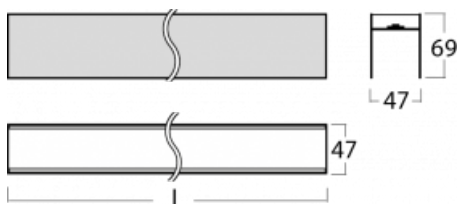

Luminaire

Lina45-S

=145S-A02C-252HE/840

EPD®

Imagine a linear luminaire that can satisfy all your needs: it meets UGR, has high efficiency and you can build it to your specifications. And it looks great too. The Lina45-S offers opal, microprism and optical grille variants, so it can easily meet both UGR under 19 at 4300 lm luminous flux. It is a great solution for visually demanding spaces, as it even meets UGR under 16 in some variants. In addition, you can complement the modular luminaire with a Vali55 relay module, a Rundo circular luminaire or 2 - 3 CUBE reflectors. The indirect lighting component is provided by a clear plexiglass module or a batwing diffuser, which creates a more even illumination of the ceiling. A welcome feature is also the possibility of a curtain at the joint of the profiles, which are also fitted with caps to prevent even minimal draughts. The individual segments are easily connected using connectors and plugged into 230 V.

Technical drawing

Light distribution	Indirect
Luminaire shape	Linear
Material	Aluminium
Lifetime	L80/B20 50 000 hours
Warranty	5 years
Description of luminaires	Luminaire
Dimensions	1540 mm × 47 mm × 69 mm
Light source	LED MODUL
Luminous flux*	4300 lm
Colour Temperature	4000 K cool white
Luminous efficacy	158 lm/W
MacAdam Light source	3
Colour rendering index	80
Luminaire power input*	27.3 W
Connection of the luminaires	ON/OFF
Electrical voltage	220-240V
Frequency	50/60Hz

⊕ CE IP 20

*±10 %

Downloads

Installation instructions

Photos

Accessories

00-00350, K
 cable 3x0,75 1000mm

00-00352, K
 cable 3x0,75 2000mm