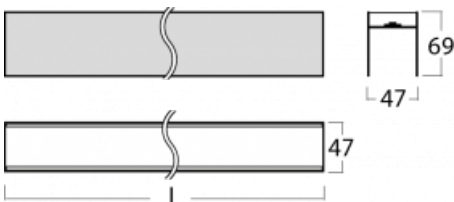

Luminaire

Lina45-S

=145S-A02C-251GTD/840

EPD®

Imagine a linear luminaire that can satisfy all your needs: it meets UGR, has high efficiency and you can build it to your specifications. And it looks great too. The Lina45-S offers opal, microprism and optical grille variants, so it can easily meet both UGR under 19 at 4300 lm luminous flux. It is a great solution for visually demanding spaces, as it even meets UGR under 16 in some variants. In addition, you can complement the modular luminaire with a Vali55 relay module, a Rundo circular luminaire or 2 - 3 CUBE reflectors. The indirect lighting component is provided by a clear plexiglass module or a batwing diffuser, which creates a more even illumination of the ceiling. A welcome feature is also the possibility of a curtain at the joint of the profiles, which are also fitted with caps to prevent even minimal draughts. The individual segments are easily connected using connectors and plugged into 230 V.

Technical drawing

Light distribution	Indirect
Luminaire shape	Linear
Material	Aluminium
Lifetime	L80/B20 50 000 hours
Warranty	60 months
Description of luminaires	Luminaire

Dimensions	1470 mm × 47 mm × 69 mm
------------	-------------------------