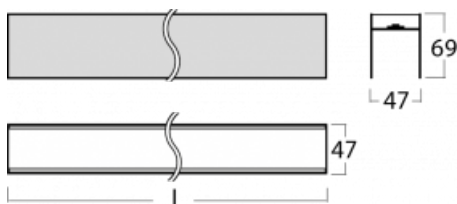

# Lina45-S

=145S-A02C-20GGE/830

EPD®

Imagine a linear luminaire that can satisfy all your needs: it meets UGR, has high efficiency and you can build it to your specifications. And it looks great too. The Lina45-S offers opal, microprism and optical grille variants, so it can easily meet both UGR under 19 at 4300 lm luminous flux. It is a great solution for visually demanding spaces, as it even meets UGR under 16 in some variants. In addition, you can complement the modular luminaire with a Vali55 relay module, a Rundo circular luminaire or 2 - 3 CUBE reflectors. The indirect lighting component is provided by a clear plexiglass module or a batwing diffuser, which creates a more even illumination of the ceiling. A welcome feature is also the possibility of a curtain at the joint of the profiles, which are also fitted with caps to prevent even minimal draughts. The individual segments are easily connected using connectors and plugged into 230 V.

## Technical drawing

Light distribution	Indirect
Luminaire shape	Linear
Material	Aluminium
Lifetime	L80/B20 50 000 hours
Warranty	60 months
Description of luminaires	Luminaire
Dimensions	1120 mm × 47 mm × 69 mm
Light source	LED MODUL
Type of optical system	Clear cover
Luminous flux	1790 lm ± 10 %
Colour Temperature	3000 K warm white
Luminous efficacy	152 lm/W
MacAdam Light source	3
Colour rendering index	80
Luminaire power input	11.8 W ± 10 %
Connection of the luminaires	Electronic ballast non-dimmable
Electrical voltage	220-240V
Frequency	50/60Hz