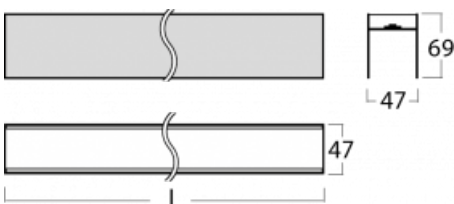

# Lina45-S

=145S-A02C-203HE/840

EPD®

Imagine a linear luminaire that can satisfy all your needs: it meets UGR, has high efficiency and you can build it to your specifications. And it looks great too. The Lina45-S offers opal, microprism and optical grille variants, so it can easily meet both UGR under 19 at 4300 lm luminous flux. It is a great solution for visually demanding spaces, as it even meets UGR under 16 in some variants. In addition, you can complement the modular luminaire with a Vali55 relay module, a Rundo circular luminaire or 2 - 3 CUBE reflectors. The indirect lighting component is provided by a clear plexiglass module or a batwing diffuser, which creates a more even illumination of the ceiling. A welcome feature is also the possibility of a curtain at the joint of the profiles, which are also fitted with caps to prevent even minimal draughts. The individual segments are easily connected using connectors and plugged into 230 V.

## Technical drawing

Light distribution	Indirect
Luminaire shape	Linear
Material	Aluminium
Lifetime	L80/B20 50 000 hours
Warranty	5 years
Description of luminaires	Luminaire

Dimensions	1330 mm × 47 mm × 69 mm
Light source	LED MODUL
Luminous flux*	3470 lm
Colour Temperature	4000 K cool white
Luminous efficacy	156 lm/W
MacAdam Light source	3
Colour rendering index	80