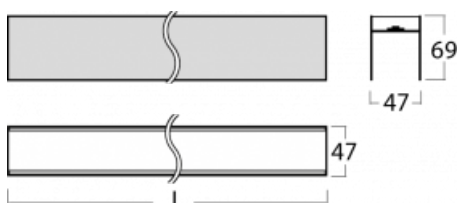

Luminaire

Lina45-S

=145S-A02C-203EE/830

EPD®

Imagine a linear luminaire that can satisfy all your needs: it meets UGR, has high efficiency and you can build it to your specifications. And it looks great too. The Lina45-S offers opal, microprism and optical grille variants, so it can easily meet both UGR under 19 at 4300 lm luminous flux. It is a great solution for visually demanding spaces, as it even meets UGR under 16 in some variants. In addition, you can complement the modular luminaire with a Vali55 relay module, a Rundo circular luminaire or 2 - 3 CUBE reflectors. The indirect lighting component is provided by a clear plexiglass module or a batwing diffuser, which creates a more even illumination of the ceiling. A welcome feature is also the possibility of a curtain at the joint of the profiles, which are also fitted with caps to prevent even minimal draughts. The individual segments are easily connected using connectors and plugged into 230 V.

Technical drawing

Light distribution	Indirect
Luminaire shape	Linear
Material	Aluminium
Lifetime	L80/B20 50 000 hours
Warranty	5 years
Description of luminaires	Luminaire
Dimensions	1330 mm × 47 mm × 69 mm
Light source	LED MODUL
Luminous flux*	1190 lm
Colour Temperature	3000 K warm white
Luminous efficacy	155 lm/W
MacAdam Light source	3
Colour rendering index	80
Luminaire power input*	7.7 W
Connection of the luminaires	ON/OFF
Electrical voltage	220-240V
Frequency	50/60Hz

⊕ CE IP 20

*±10 %

Downloads

Installation instructions

Photos

Accessories

00-00350, K
 cable 3x0,75 1000mm

00-00352, K
 cable 3x0,75 2000mm