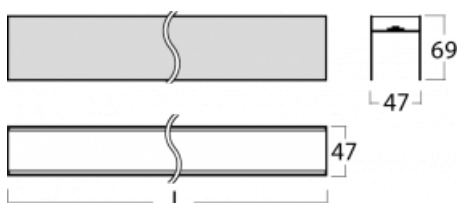

Luminaire

Lina45-S

=145S-A02C-202GE/830

EPD®

Imagine a linear luminaire that can satisfy all your needs: it meets UGR, has high efficiency and you can build it to your specifications. And it looks great too. The Lina45-S offers opal, microprism and optical grille variants, so it can easily meet both UGR under 19 at 4300 lm luminous flux. It is a great solution for visually demanding spaces, as it even meets UGR under 16 in some variants. In addition, you can complement the modular luminaire with a Vali55 relay module, a Rundo circular luminaire or 2 - 3 CUBE reflectors. The indirect lighting component is provided by a clear plexiglass module or a batwing diffuser, which creates a more even illumination of the ceiling. A welcome feature is also the possibility of a curtain at the joint of the profiles, which are also fitted with caps to prevent even minimal draughts. The individual segments are easily connected using connectors and plugged into 230 V.

Technical drawing

Light distribution	Indirect
Luminaire shape	Linear
Material	Aluminium
Lifetime	L80/B20 50 000 hours
Warranty	5 years
Description of luminaires	Luminaire
Dimensions	1260 mm × 47 mm × 69 mm
Light source	LED MODUL
Luminous flux*	2010 lm
Colour Temperature	3000 K warm white
Luminous efficacy	151 lm/W
MacAdam Light source	3
Colour rendering index	80
Luminaire power input*	13.3 W
Connection of the luminaires	ON/OFF
Electrical voltage	220-240V
Frequency	50/60Hz

⊕ CE IP 20

*±10 %

Downloads

Installation instructions

Photos

Accessories

00-00350, K
 cable 3x0,75 1000mm

00-00352, K
 cable 3x0,75 2000mm