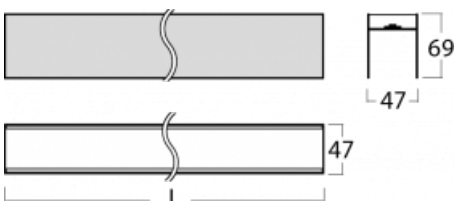

Luminaire

Lina45-S

=145S-A02C-15GGE/840

EPD[®]

Imagine a linear luminaire that can satisfy all your needs: it meets UGR, has high efficiency and you can build it to your specifications. And it looks great too. The Lina45-S offers opal, microprism and optical grille variants, so it can easily meet both UGR under 19 at 4300 lm luminous flux. It is a great solution for visually demanding spaces, as it even meets UGR under 16 in some variants. In addition, you can complement the modular luminaire with a Vali55 relay module, a Rundo circular luminaire or 2 - 3 CUBE reflectors. The indirect lighting component is provided by a clear plexiglass module or a batwing diffuser, which creates a more even illumination of the ceiling. A welcome feature is also the possibility of a curtain at the joint of the profiles, which are also fitted with caps to prevent even minimal draughts. The individual segments are easily connected using connectors and plugged into 230 V.

Technical drawing

Light distribution	Indirect
Luminaire shape	Linear
Material	Aluminium
Lifetime	L80/B20 50 000 hours
Warranty	5 years
Description of luminaires	Luminaire

Dimensions	840 mm × 47 mm × 69 mm
------------	------------------------