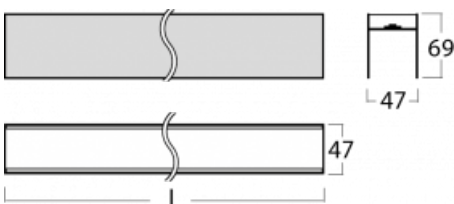

Luminaire

Lina45-S

=145S-A02C-15GEE/830

EPD[®]

Imagine a linear luminaire that can satisfy all your needs: it meets UGR, has high efficiency and you can build it to your specifications. And it looks great too. The Lina45-S offers opal, microprism and optical grille variants, so it can easily meet both UGR under 19 at 4300 lm luminous flux. It is a great solution for visually demanding spaces, as it even meets UGR under 16 in some variants. In addition, you can complement the modular luminaire with a Vali55 relay module, a Rundo circular luminaire or 2 - 3 CUBE reflectors. The indirect lighting component is provided by a clear plexiglass module or a batwing diffuser, which creates a more even illumination of the ceiling. A welcome feature is also the possibility of a curtain at the joint of the profiles, which are also fitted with caps to prevent even minimal draughts. The individual segments are easily connected using connectors and plugged into 230 V.

Technical drawing

Light distribution	Indirect
Luminaire shape	Linear
Material	Aluminium
Lifetime	L80/B20 50 000 hours
Warranty	60 months
Description of luminaires	Luminaire

Dimensions	840 mm × 47 mm × 69 mm
------------	------------------------