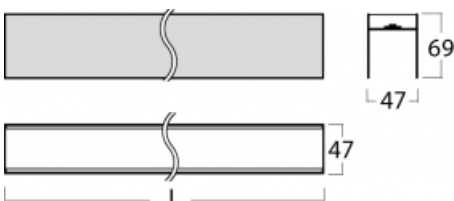

Luminaire

Lina45-S

=145S-A02C-153ED/830

EPD[®]

Imagine a linear luminaire that can satisfy all your needs: it meets UGR, has high efficiency and you can build it to your specifications. And it looks great too. The Lina45-S offers opal, microprism and optical grille variants, so it can easily meet both UGR under 19 at 4300 lm luminous flux. It is a great solution for visually demanding spaces, as it even meets UGR under 16 in some variants. In addition, you can complement the modular luminaire with a Vali55 relay module, a Rundo circular luminaire or 2 - 3 CUBE reflectors. The indirect lighting component is provided by a clear plexiglass module or a batwing diffuser, which creates a more even illumination of the ceiling. A welcome feature is also the possibility of a curtain at the joint of the profiles, which are also fitted with caps to prevent even minimal draughts. The individual segments are easily connected using connectors and plugged into 230 V.

Technical drawing

Light distribution	Indirect
Luminaire shape	Linear
Material	Aluminium
Lifetime	L80/B20 50 000 hours
Warranty	60 months
Description of luminaires	Luminaire

Dimensions	1050 mm × 47 mm × 69 mm
------------	-------------------------