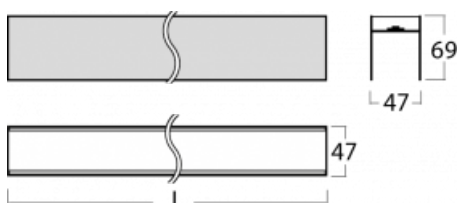

# Lina45-S

=145S-A02C-152HD/830

EPD®

Imagine a linear luminaire that can satisfy all your needs: it meets UGR, has high efficiency and you can build it to your specifications. And it looks great too. The Lina45-S offers opal, microprism and optical grille variants, so it can easily meet both UGR under 19 at 4300 lm luminous flux. It is a great solution for visually demanding spaces, as it even meets UGR under 16 in some variants. In addition, you can complement the modular luminaire with a Vali55 relay module, a Rundo circular luminaire or 2 - 3 CUBE reflectors. The indirect lighting component is provided by a clear plexiglass module or a batwing diffuser, which creates a more even illumination of the ceiling. A welcome feature is also the possibility of a curtain at the joint of the profiles, which are also fitted with caps to prevent even minimal draughts. The individual segments are easily connected using connectors and plugged into 230 V.

## Technical drawing

Light distribution	Indirect
Luminaire shape	Linear
Material	Aluminium
Lifetime	L80/B20 50 000 hours
Warranty	60 months
Description of luminaires	Luminaire
Dimensions	980 mm × 47 mm × 69 mm
Light source	LED MODUL
Type of optical system	Clear cover
Luminous flux	2150 lm ± 10 %
Colour Temperature	3000 K warm white
Luminous efficacy	145 lm/W
MacAdam Light source	3
Colour rendering index	80
Luminaire power input	14.8 W ± 10 %
Connection of the luminaires	DALI dimmable
Electrical voltage	220-240V
Frequency	50/60Hz