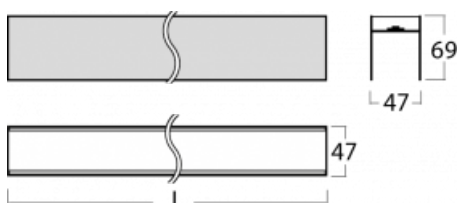

Luminaire

Lina45-S

=145S-A02C-152GE/830

EPD®

Imagine a linear luminaire that can satisfy all your needs: it meets UGR, has high efficiency and you can build it to your specifications. And it looks great too. The Lina45-S offers opal, microprism and optical grille variants, so it can easily meet both UGR under 19 at 4300 lm luminous flux. It is a great solution for visually demanding spaces, as it even meets UGR under 16 in some variants. In addition, you can complement the modular luminaire with a Vali55 relay module, a Rundo circular luminaire or 2 - 3 CUBE reflectors. The indirect lighting component is provided by a clear plexiglass module or a batwing diffuser, which creates a more even illumination of the ceiling. A welcome feature is also the possibility of a curtain at the joint of the profiles, which are also fitted with caps to prevent even minimal draughts. The individual segments are easily connected using connectors and plugged into 230 V.

Technical drawing

Light distribution	Indirect
Luminaire shape	Linear
Material	Aluminium
Lifetime	L80/B20 50 000 hours
Warranty	5 years
Description of luminaires	Luminaire
Dimensions	980 mm × 47 mm × 69 mm
Light source	LED MODUL
Luminous flux*	1380 lm
Colour Temperature	3000 K warm white
Luminous efficacy	147 lm/W
MacAdam Light source	3
Colour rendering index	80
Luminaire power input*	9.4 W
Connection of the luminaires	ON/OFF
Electrical voltage	220-240V
Frequency	50/60Hz

⊕ CE IP 20

*±10 %

Downloads

Installation instructions

Photos

Accessories

00-00350, K
 cable 3x0,75 1000mm

00-00352, K
 cable 3x0,75 2000mm