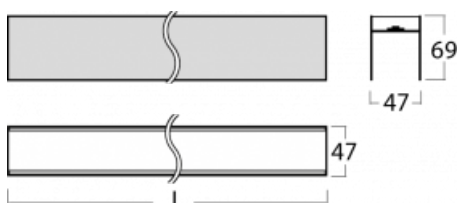

# Lina45-S

=145S-A02C-152ED/830

EPD®

Imagine a linear luminaire that can satisfy all your needs: it meets UGR, has high efficiency and you can build it to your specifications. And it looks great too. The Lina45-S offers opal, microprism and optical grille variants, so it can easily meet both UGR under 19 at 4300 lm luminous flux. It is a great solution for visually demanding spaces, as it even meets UGR under 16 in some variants. In addition, you can complement the modular luminaire with a Vali55 relay module, a Rundo circular luminaire or 2 - 3 CUBE reflectors. The indirect lighting component is provided by a clear plexiglass module or a batwing diffuser, which creates a more even illumination of the ceiling. A welcome feature is also the possibility of a curtain at the joint of the profiles, which are also fitted with caps to prevent even minimal draughts. The individual segments are easily connected using connectors and plugged into 230 V.

## Technical drawing

Light distribution	Indirect
Luminaire shape	Linear
Material	Aluminium
Lifetime	L80/B20 50 000 hours
Warranty	5 years
Description of luminaires	Luminaire
Dimensions	980 mm × 47 mm × 69 mm
Light source	LED MODUL
Luminous flux*	790 lm
Colour Temperature	3000 K warm white
Luminous efficacy	155 lm/W
MacAdam Light source	3
Colour rendering index	80
Luminaire power input*	5.1 W
Connection of the luminaires	DALI
Electrical voltage	220-240V
Frequency	50/60Hz