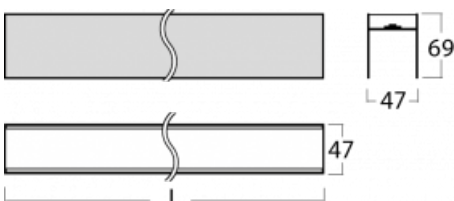

Luminaire

Lina45-S

=145S-A02C-151EE/830

EPD[®]

Imagine a linear luminaire that can satisfy all your needs: it meets UGR, has high efficiency and you can build it to your specifications. And it looks great too. The Lina45-S offers opal, microprism and optical grille variants, so it can easily meet both UGR under 19 at 4300 lm luminous flux. It is a great solution for visually demanding spaces, as it even meets UGR under 16 in some variants. In addition, you can complement the modular luminaire with a Vali55 relay module, a Rundo circular luminaire or 2 - 3 CUBE reflectors. The indirect lighting component is provided by a clear plexiglass module or a batwing diffuser, which creates a more even illumination of the ceiling. A welcome feature is also the possibility of a curtain at the joint of the profiles, which are also fitted with caps to prevent even minimal draughts. The individual segments are easily connected using connectors and plugged into 230 V.

Technical drawing

Light distribution	Indirect
Luminaire shape	Linear
Material	Aluminium
Lifetime	L80/B20 50 000 hours
Warranty	5 years
Description of luminaires	Luminaire
Dimensions	910 mm × 47 mm × 69 mm
Light source	LED MODUL
Luminous flux*	730 lm
Colour Temperature	3000 K warm white
Luminous efficacy	155 lm/W
MacAdam Light source	3
Colour rendering index	80
Luminaire power input*	4.7 W
Connection of the luminaires	ON/OFF
Electrical voltage	220-240V
Frequency	50/60Hz

IP 20

*±10 %

Downloads

Installation instructions

Photos

Accessories

00-00350, K
 cable 3x0,75 1000mm

00-00352, K
 cable 3x0,75 2000mm