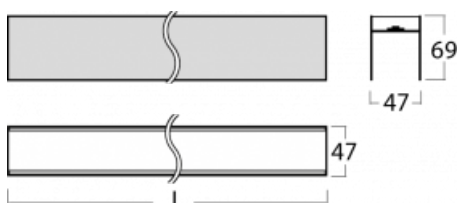

# Lina45-S

=145S-A02C-10GGE/840

EPD®

Imagine a linear luminaire that can satisfy all your needs: it meets UGR, has high efficiency and you can build it to your specifications. And it looks great too. The Lina45-S offers opal, microprism and optical grille variants, so it can easily meet both UGR under 19 at 4300 lm luminous flux. It is a great solution for visually demanding spaces, as it even meets UGR under 16 in some variants. In addition, you can complement the modular luminaire with a Vali55 relay module, a Rundo circular luminaire or 2 - 3 CUBE reflectors. The indirect lighting component is provided by a clear plexiglass module or a batwing diffuser, which creates a more even illumination of the ceiling. A welcome feature is also the possibility of a curtain at the joint of the profiles, which are also fitted with caps to prevent even minimal draughts. The individual segments are easily connected using connectors and plugged into 230 V.

## Technical drawing

Light distribution	Indirect
Luminaire shape	Linear
Material	Aluminium
Lifetime	L80/B20 50 000 hours
Warranty	60 months
Description of luminaires	Luminaire
Dimensions	560 mm × 47 mm × 69 mm
Light source	LED MODUL
Type of optical system	Clear cover
Luminous flux	620 lm ± 10 %
Colour Temperature	4000 K cool white
Luminous efficacy	151 lm/W
MacAdam Light source	3
Colour rendering index	80
Luminaire power input	4.1 W ± 10 %
Connection of the luminaires	Electronic ballast non-dimmable
Electrical voltage	220-240V
Frequency	50/60Hz