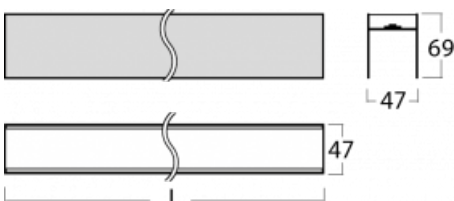

# Lina45-S

=145S-A02C-103GD/840

**EPD<sup>®</sup>**

Imagine a linear luminaire that can satisfy all your needs: it meets UGR, has high efficiency and you can build it to your specifications. And it looks great too. The Lina45-S offers opal, microprism and optical grille variants, so it can easily meet both UGR under 19 at 4300 lm luminous flux. It is a great solution for visually demanding spaces, as it even meets UGR under 16 in some variants. In addition, you can complement the modular luminaire with a Vali55 relay module, a Rundo circular luminaire or 2 - 3 CUBE reflectors. The indirect lighting component is provided by a clear plexiglass module or a batwing diffuser, which creates a more even illumination of the ceiling. A welcome feature is also the possibility of a curtain at the joint of the profiles, which are also fitted with caps to prevent even minimal draughts. The individual segments are easily connected using connectors and plugged into 230 V.

**Technical drawing**

Light distribution	Indirect
Luminaire shape	Linear
Material	Aluminium
Lifetime	L80/B20 50 000 hours
Warranty	5 years
Description of luminaires	Luminaire

Dimensions	770 mm × 47 mm × 69 mm
------------	------------------------