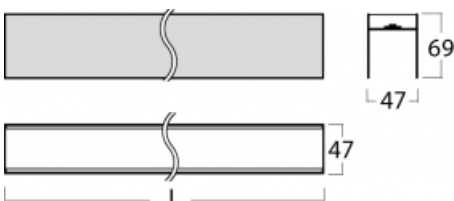

Luminaire

Lina45-S

=145S-A02C-103GD/830

EPD®

Imagine a linear luminaire that can satisfy all your needs: it meets UGR, has high efficiency and you can build it to your specifications. And it looks great too. The Lina45-S offers opal, microprism and optical grille variants, so it can easily meet both UGR under 19 at 4300 lm luminous flux. It is a great solution for visually demanding spaces, as it even meets UGR under 16 in some variants. In addition, you can complement the modular luminaire with a Vali55 relay module, a Rundo circular luminaire or 2 - 3 CUBE reflectors. The indirect lighting component is provided by a clear plexiglass module or a batwing diffuser, which creates a more even illumination of the ceiling. A welcome feature is also the possibility of a curtain at the joint of the profiles, which are also fitted with caps to prevent even minimal draughts. The individual segments are easily connected using connectors and plugged into 230 V.

Technical drawing

Light distribution	Indirect
Luminaire shape	Linear
Material	Aluminium
Lifetime	L80/B20 50 000 hours
Warranty	60 months
Description of luminaires	Luminaire

Dimensions	770 mm × 47 mm × 69 mm
------------	------------------------