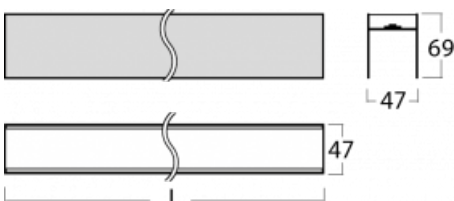

# Lina45-S

=145S-A02C-103GD/830

**EPD<sup>®</sup>**

Imagine a linear luminaire that can satisfy all your needs: it meets UGR, has high efficiency and you can build it to your specifications. And it looks great too. The Lina45-S offers opal, microprism and optical grille variants, so it can easily meet both UGR under 19 at 4300 lm luminous flux. It is a great solution for visually demanding spaces, as it even meets UGR under 16 in some variants. In addition, you can complement the modular luminaire with a Vali55 relay module, a Rundo circular luminaire or 2 - 3 CUBE reflectors. The indirect lighting component is provided by a clear plexiglass module or a batwing diffuser, which creates a more even illumination of the ceiling. A welcome feature is also the possibility of a curtain at the joint of the profiles, which are also fitted with caps to prevent even minimal draughts. The individual segments are easily connected using connectors and plugged into 230 V.

**Technical drawing**

Light distribution	Indirect
Luminaire shape	Linear
Material	Aluminium
Lifetime	L80/B20 50 000 hours
Warranty	5 years
Description of luminaires	Luminaire

Dimensions	770 mm × 47 mm × 69 mm
------------	------------------------