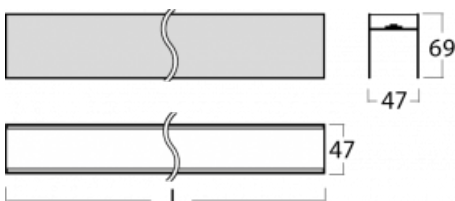

Luminaire

Lina45-S

=145S-A02C-103ED/830

Imagine a linear luminaire that can satisfy all your needs: it meets UGR, has high efficiency and you can build it to your specifications. And it looks great too. The Lina45-S offers opal, microprism and optical grille variants, so it can easily meet both UGR under 19 at 4300 lm luminous flux. It is a great solution for visually demanding spaces, as it even meets UGR under 16 in some variants. In addition, you can complement the modular luminaire with a Vali55 relay module, a Rundo circular luminaire or 2 - 3 CUBE reflectors. The indirect lighting component is provided by a clear plexiglass module or a batwing diffuser, which creates a more even illumination of the ceiling. A welcome feature is also the possibility of a curtain at the joint of the profiles, which are also fitted with caps to prevent even minimal draughts. The individual segments are easily connected using connectors and plugged into 230 V.

Technical drawing

Light distribution	Indirect
Luminaire shape	Linear
Material	Aluminium
Lifetime	L80/B20 50 000 hours
Warranty	60 months
Description of luminaires	Luminaire

Dimensions	770 mm × 47 mm × 69 mm
------------	------------------------