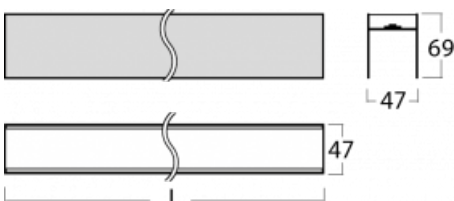

Luminaire

Lina45-S

=145S-A02C-102GD/840

EPD®

Imagine a linear luminaire that can satisfy all your needs: it meets UGR, has high efficiency and you can build it to your specifications. And it looks great too. The Lina45-S offers opal, microprism and optical grille variants, so it can easily meet both UGR under 19 at 4300 lm luminous flux. It is a great solution for visually demanding spaces, as it even meets UGR under 16 in some variants. In addition, you can complement the modular luminaire with a Vali55 relay module, a Rundo circular luminaire or 2 - 3 CUBE reflectors. The indirect lighting component is provided by a clear plexiglass module or a batwing diffuser, which creates a more even illumination of the ceiling. A welcome feature is also the possibility of a curtain at the joint of the profiles, which are also fitted with caps to prevent even minimal draughts. The individual segments are easily connected using connectors and plugged into 230 V.

Technical drawing

Light distribution	Indirect
Luminaire shape	Linear
Material	Aluminium
Lifetime	L80/B20 50 000 hours
Warranty	60 months
Description of luminaires	Luminaire

Dimensions	700 mm × 47 mm × 69 mm
------------	------------------------