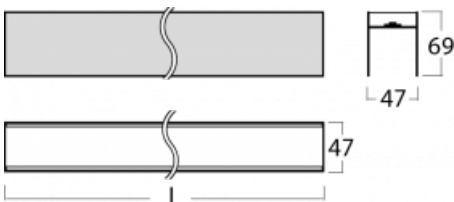

Luminaire

Lina45-S

=145S-A02C-102ETD/840

EPD®

Imagine a linear luminaire that can satisfy all your needs: it meets UGR, has high efficiency and you can build it to your specifications. And it looks great too. The Lina45-S offers opal, microprism and optical grille variants, so it can easily meet both UGR under 19 at 4300 lm luminous flux. It is a great solution for visually demanding spaces, as it even meets UGR under 16 in some variants. In addition, you can complement the modular luminaire with a Vali55 relay module, a Rundo circular luminaire or 2 - 3 CUBE reflectors. The indirect lighting component is provided by a clear plexiglass module or a batwing diffuser, which creates a more even illumination of the ceiling. A welcome feature is also the possibility of a curtain at the joint of the profiles, which are also fitted with caps to prevent even minimal draughts. The individual segments are easily connected using connectors and plugged into 230 V.

Technical drawing

Light distribution	Indirect
Luminaire shape	Linear
Material	Aluminium
Lifetime	L80/B20 50 000 hours
Warranty	5 years
Description of luminaires	Luminaire

Dimensions	700 mm × 47 mm × 69 mm
------------	------------------------