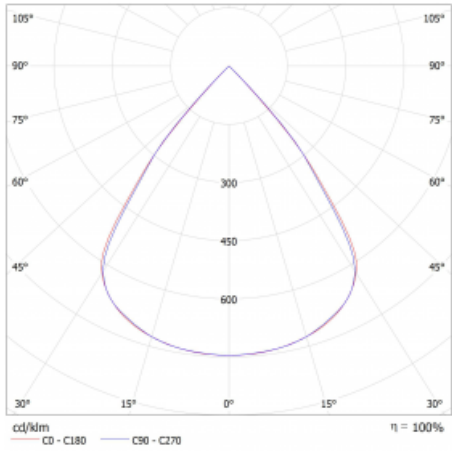

Luminaire

Lina45-S

=145S-A00Z-35GHM3/830

Imagine a linear luminaire that can satisfy all your needs: it meets UGR, has high efficiency and you can build it to your specifications. And it looks great too. The Lina45-S offers opal, microprism and optical grille variants, so it can easily meet both UGR under 19 at 4300 lm luminous flux. It is a great solution for visually demanding spaces, as it even meets UGR under 16 in some variants. In addition, you can complement the modular luminaire with a Vali55 relay module, a Rundo circular luminaire or 2 - 3 CUBE reflectors. The indirect lighting component is provided by a clear plexiglass module or a batwing diffuser, which creates a more even illumination of the ceiling. A welcome feature is also the possibility of a curtain at the joint of the profiles, which are also fitted with caps to prevent even minimal draughts. The individual segments are easily connected using connectors and plugged into 230 V.

Light distribution	Direct
Luminaire shape	Linear
Material	Aluminium
Lifetime	L80/B20 50 000 hours
Warranty	24 months
Description of luminaires	Luminaire
Dimensions	1960 mm × 47 mm × 69 mm
Light source	LED MODUL
Type of optical system	Plastic louvre low UGR
Luminous flux	7570 lm ± 10 %
Colour Temperature	3000 K warm white
Luminous efficacy	143 lm/W
MacAdam Light source	3
Colour rendering index	80
UGR max. X=4H Y=8H, ρ=70,50,20	18.9
Luminaire power input	53.1 W ± 10 %
Connection of the luminaires	Electronic ballast non-dimmable with 3h emergency
Electrical voltage	220-240V
Frequency	50/60Hz

CE IP 20

Technical drawing

Curve

Downloads

Installation instructions

Photos

Accessories

00-00354, K
cable 5x0,75 1000mm