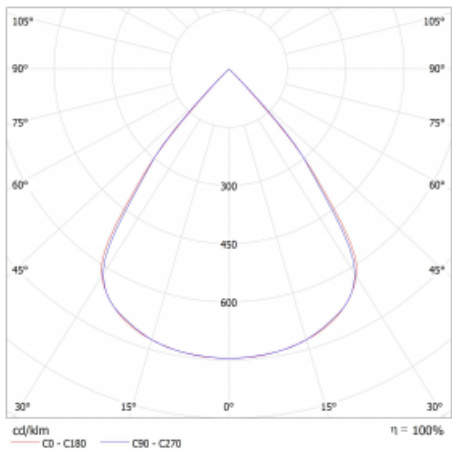

Technical drawing

Curve