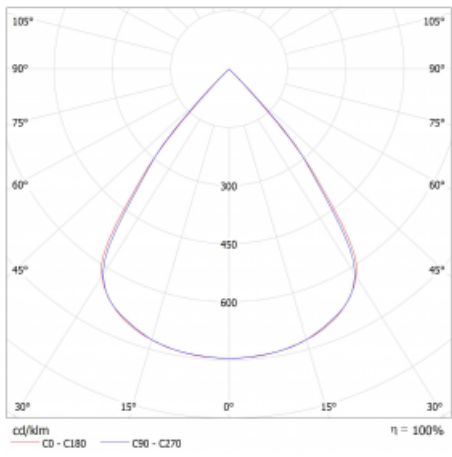

Luminaire

Lina45-S

=145S-A00Z-35GGM/830

EPD®

Imagine a linear luminaire that can satisfy all your needs: it meets UGR, has high efficiency and you can build it to your specifications. And it looks great too. The Lina45-S offers opal, microprism and optical grille variants, so it can easily meet both UGR under 19 at 4300 lm luminous flux. It is a great solution for visually demanding spaces, as it even meets UGR under 16 in some variants. In addition, you can complement the modular luminaire with a Vali55 relay module, a Rundo circular luminaire or 2 - 3 CUBE reflectors. The indirect lighting component is provided by a clear plexiglass module or a batwing diffuser, which creates a more even illumination of the ceiling. A welcome feature is also the possibility of a curtain at the joint of the profiles, which are also fitted with caps to prevent even minimal draughts. The individual segments are easily connected using connectors and plugged into 230 V.

Light distribution	Direct
Luminaire shape	Linear
Material	Aluminium
Lifetime	L80/B20 50 000 hours
Warranty	24 months
Description of luminaires	Luminaire
Dimensions	1960 mm × 47 mm × 69 mm
Light source	LED MODUL
Type of optical system	Plastic louvre low UGR
Luminous flux	5750 lm ± 10 %
Colour Temperature	3000 K warm white
Luminous efficacy	143 lm/W
MacAdam Light source	3
Colour rendering index	80
UGR max. X=4H Y=8H, ρ=70,50,20	18
Luminaire power input	40.1 W ± 10 %
Connection of the luminaires	Electronic ballast non-dimmable with 1h emergency
Electrical voltage	220-240V
Frequency	50/60Hz

CE IP 20

Technical drawing

Curve

Downloads

Installation instructions

Photos

Accessories

00-00354, K
cable 5x0,75 1000mm