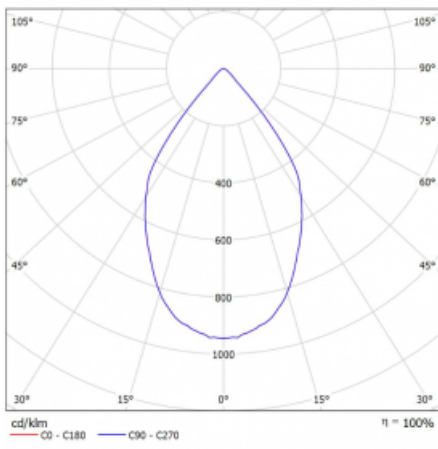

# Lina45-S

=145S-A00W-10GGTD/930, B

Imagine a linear luminaire that can satisfy all your needs: it meets UGR, has high efficiency and you can build it to your specifications. And it looks great too. The Lina45-S offers opal, microprism and optical grille variants, so it can easily meet both UGR under 19 at 4300 lm luminous flux. It is a great solution for visually demanding spaces, as it even meets UGR under 16 in some variants. In addition, you can complement the modular luminaire with a Vali55 relay module, a Rundo circular luminaire or 2 - 3 CUBE reflectors. The indirect lighting component is provided by a clear plexiglass module or a batwing diffuser, which creates a more even illumination of the ceiling. A welcome feature is also the possibility of a curtain at the joint of the profiles, which are also fitted with caps to prevent even minimal draughts. The individual segments are easily connected using connectors and plugged into 230 V.

Light distribution	Direct
Luminaire shape	Spot
Colour of the luminaires	Black
Lifetime	L80/B20 50 000 hours
Warranty	60 months
Description of luminaires	Luminaire
Dimensions	140 mm × 47 mm × 69 mm
Light source	LED MODUL
Type of optical system	Wide beam angle
Luminous flux	1630 lm ± 10 %
Colour Temperature	3000 K warm white
Luminous efficacy	81 lm/W
MacAdam Light source	3
Colour rendering index	90
Beam angle	68°
UGR max. X=4H Y=8H, ρ=70,50,20	23
Luminaire power input	20.1 W ± 10 %
Connection of the luminaires	DALI or by switch (touch dimm) dimmable
Electrical voltage	220-240V
Frequency	50/60Hz

## Technical drawing

## Curve