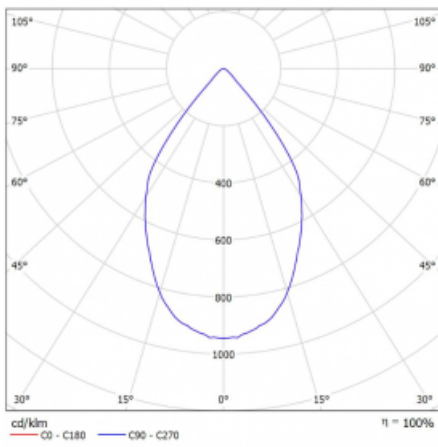

Luminaire

Lina45-S

=145S-A00W-10GGE/930, S

EPD®

Imagine a linear luminaire that can satisfy all your needs: it meets UGR, has high efficiency and you can build it to your specifications. And it looks great too. The Lina45-S offers opal, microprism and optical grille variants, so it can easily meet both UGR under 19 at 4300 lm luminous flux. It is a great solution for visually demanding spaces, as it even meets UGR under 16 in some variants. In addition, you can complement the modular luminaire with a Vali55 relay module, a Rundo circular luminaire or 2 - 3 CUBE reflectors. The indirect lighting component is provided by a clear plexiglass module or a batwing diffuser, which creates a more even illumination of the ceiling. A welcome feature is also the possibility of a curtain at the joint of the profiles, which are also fitted with caps to prevent even minimal draughts. The individual segments are easily connected using connectors and plugged into 230 V.

| | |
|-----------------------------------|---------------------------------|
| Light distribution | Direct |
| Luminaire shape | Spot |
| Colour of the luminaires | Silver |
| Lifetime | L80/B20 50 000 hours |
| Warranty | 60 months |
| Description of luminaires | Luminaire |
| Dimensions | 140 mm × 47 mm × 69 mm |
| Light source | LED MODUL |
| Type of optical system | Wide beam angle |
| Luminous flux | 1630 lm ± 10 % |
| Colour Temperature | 3000 K warm white |
| Luminous efficacy | 81 lm/W |
| MacAdam Light source | 3 |
| Colour rendering index | 90 |
| Beam angle | 68° |
| UGR max. X=4H Y=8H, ρ=70,50,20 | 23 |
| Luminaire power input | 20.1 W ± 10 % |
| Connection of the luminaires | Electronic ballast non-dimmable |
| Electrical voltage | 220-240V |
| Frequency | 50/60Hz |

⊥ CE IP 20

Technical drawing

Curve

Downloads

Installation instructions

Photos

Accessories

00-00350, K
 cable 3x0,75 1000mm