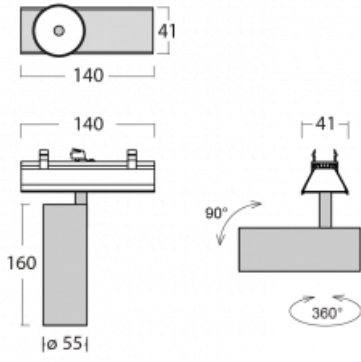

Luminaire

Lina45-S

=145S-A00W-10GGE/930, S

EPD®

Imagine a linear luminaire that can satisfy all your needs: it meets UGR, has high efficiency and you can build it to your specifications. And it looks great too. The Lina45-S offers opal, microprism and optical grille variants, so it can easily meet both UGR under 19 at 4300 lm luminous flux. It is a great solution for visually demanding spaces, as it even meets UGR under 16 in some variants. In addition, you can complement the modular luminaire with a Vali55 relay module, a Rundo circular luminaire or 2 - 3 CUBE reflectors. The indirect lighting component is provided by a clear plexiglass module or a batwing diffuser, which creates a more even illumination of the ceiling. A welcome feature is also the possibility of a curtain at the joint of the profiles, which are also fitted with caps to prevent even minimal draughts. The individual segments are easily connected using connectors and plugged into 230 V.

| | |
|-----------------------------------|---------------------------------|
| Light distribution | Direct |
| Luminaire shape | Spot |
| Colour of the luminaires | Silver |
| Lifetime | L80/B20 50 000 hours |
| Warranty | 60 months |
| Description of luminaires | Luminaire |
| Dimensions | 140 mm × 47 mm × 69 mm |
| Light source | LED MODUL |
| Type of optical system | Wide beam angle |
| Luminous flux | 1630 lm ± 10 % |
| Colour Temperature | 3000 K warm white |
| Luminous efficacy | 81 lm/W |
| MacAdam Light source | 3 |
| Colour rendering index | 90 |
| Beam angle | 68° |
| UGR max. X=4H Y=8H, ρ=70,50,20 | 23 |
| Luminaire power input | 20.1 W ± 10 % |
| Connection of the luminaires | Electronic ballast non-dimmable |
| Electrical voltage | 220-240V |
| Frequency | 50/60Hz |

⊥ CE IP 20

Technical drawing

Curve

Downloads

Installation instructions

Photos

Accessories

00-00350, K
 cable 3x0,75 1000mm