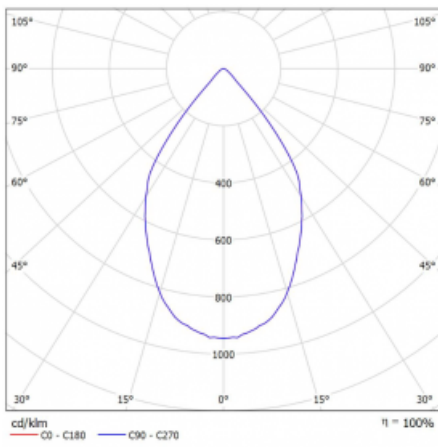

Luminaire

Lina45-S

=145S-A00W-10GGD/940, B

EPD®

Imagine a linear luminaire that can satisfy all your needs: it meets UGR, has high efficiency and you can build it to your specifications. And it looks great too. The Lina45-S offers opal, microprism and optical grille variants, so it can easily meet both UGR under 19 at 4300 lm luminous flux. It is a great solution for visually demanding spaces, as it even meets UGR under 16 in some variants. In addition, you can complement the modular luminaire with a Vali55 relay module, a Rundo circular luminaire or 2 - 3 CUBE reflectors. The indirect lighting component is provided by a clear plexiglass module or a batwing diffuser, which creates a more even illumination of the ceiling. A welcome feature is also the possibility of a curtain at the joint of the profiles, which are also fitted with caps to prevent even minimal draughts. The individual segments are easily connected using connectors and plugged into 230 V.

Light distribution	Direct
Luminaire shape	Linear
Colour of the luminaires	Black
Lifetime	L80/B20 50 000 hours
Warranty	60 months
Description of luminaires	Luminaire
Dimensions	140 mm × 47 mm × 69 mm
Light source	LED MODUL
Type of optical system	Wide beam angle
Luminous flux	1700 lm ± 10 %
Colour Temperature	4000 K cool white
Luminous efficacy	85 lm/W
MacAdam Light source	3
Colour rendering index	90
Beam angle	68°
UGR max. X=4H Y=8H, ρ=70,50,20	23.1
Luminaire power input	20.1 W ± 10 %
Connection of the luminaires	DALI dimmable
Electrical voltage	220-240V
Frequency	50/60Hz

⊥ CE IP 20

Technical drawing

Curve

Downloads

Installation instructions

Photos

Accessories

00-00354, K
cable 5x0,75 1000mm