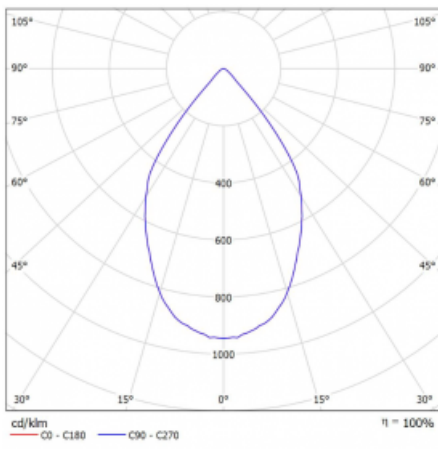

Technical drawing

Curve