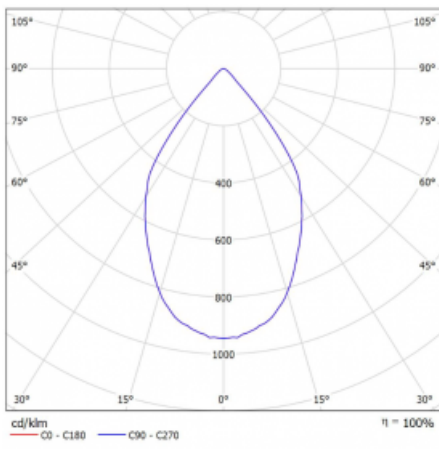

Luminaire

Lina45-S

=145S-A00W-10GGD/930, B

EPD®

Imagine a linear luminaire that can satisfy all your needs: it meets UGR, has high efficiency and you can build it to your specifications. And it looks great too. The Lina45-S offers opal, microprism and optical grille variants, so it can easily meet both UGR under 19 at 4300 lm luminous flux. It is a great solution for visually demanding spaces, as it even meets UGR under 16 in some variants. In addition, you can complement the modular luminaire with a Vali55 relay module, a Rundo circular luminaire or 2 - 3 CUBE reflectors. The indirect lighting component is provided by a clear plexiglass module or a batwing diffuser, which creates a more even illumination of the ceiling. A welcome feature is also the possibility of a curtain at the joint of the profiles, which are also fitted with caps to prevent even minimal draughts. The individual segments are easily connected using connectors and plugged into 230 V.

Light distribution	Direct
Luminaire shape	Spot
Colour of the luminaires	Black
Lifetime	L80/B20 50 000 hours
Warranty	60 months
Description of luminaires	Luminaire
Dimensions	140 mm × 47 mm × 69 mm
Light source	LED MODUL
Type of optical system	Wide beam angle
Luminous flux	1630 lm ± 10 %
Colour Temperature	3000 K warm white
Luminous efficacy	81 lm/W
MacAdam Light source	3
Colour rendering index	90
Beam angle	68°
UGR max. X=4H Y=8H, ρ=70,50,20	23
Luminaire power input	20.1 W ± 10 %
Connection of the luminaires	DALI dimmable
Electrical voltage	220-240V
Frequency	50/60Hz

⊥ CE IP 20

Technical drawing

Curve

Downloads

Installation instructions

Photos

Accessories

00-00354, K
cable 5x0,75 1000mm