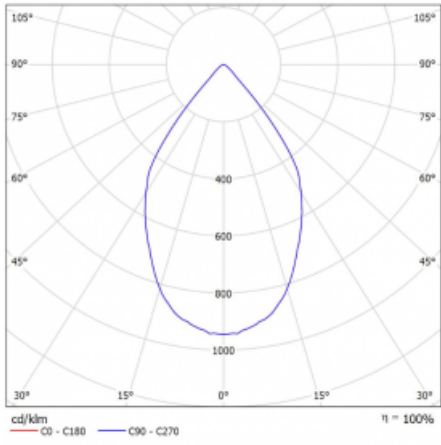

# Lina45-S

=145S-A00W-10GD TD/940, S

Imagine a linear luminaire that can satisfy all your needs: it meets UGR, has high efficiency and you can build it to your specifications. And it looks great too. The Lina45-S offers opal, microprism and optical grille variants, so it can easily meet both UGR under 19 at 4300 lm luminous flux. It is a great solution for visually demanding spaces, as it even meets UGR under 16 in some variants. In addition, you can complement the modular luminaire with a Vali55 relay module, a Rundo circular luminaire or 2 - 3 CUBE reflectors. The indirect lighting component is provided by a clear plexiglass module or a batwing diffuser, which creates a more even illumination of the ceiling. A welcome feature is also the possibility of a curtain at the joint of the profiles, which are also fitted with caps to prevent even minimal draughts. The individual segments are easily connected using connectors and plugged into 230 V.

Light distribution	Direct
Luminaire shape	Spot
Colour of the luminaires	Silver
Lifetime	L80/B20 50 000 hours
Warranty	60 months
Description of luminaires	Luminaire
Dimensions	140 mm × 47 mm × 69 mm
Light source	LED MODUL
Type of optical system	Wide beam angle
Luminous flux	1280 lm ± 10 %
Colour Temperature	4000 K cool white
Luminous efficacy	91 lm/W
MacAdam Light source	3
Colour rendering index	90
Beam angle	68°
UGR max. X=4H Y=8H, ρ=70,50,20	22.1
Luminaire power input	14 W ± 10 %
Connection of the luminaires	DALI or by switch (touch dimm) dimmable
Electrical voltage	220-240V
Frequency	50/60Hz

# Curve