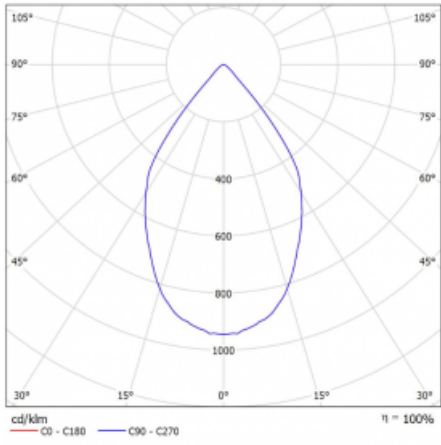

Luminaire

Lina45-S

=145S-A00W-10GD TD/930, S

EPD®

Imagine a linear luminaire that can satisfy all your needs: it meets UGR, has high efficiency and you can build it to your specifications. And it looks great too. The Lina45-S offers opal, microprism and optical grille variants, so it can easily meet both UGR under 19 at 4300 lm luminous flux. It is a great solution for visually demanding spaces, as it even meets UGR under 16 in some variants. In addition, you can complement the modular luminaire with a Vali55 relay module, a Rundo circular luminaire or 2 - 3 CUBE reflectors. The indirect lighting component is provided by a clear plexiglass module or a batwing diffuser, which creates a more even illumination of the ceiling. A welcome feature is also the possibility of a curtain at the joint of the profiles, which are also fitted with caps to prevent even minimal draughts. The individual segments are easily connected using connectors and plugged into 230 V.

Light distribution	Direct
Luminaire shape	Spot
Colour of the luminaires	Silver
Lifetime	L80/B20 50 000 hours
Warranty	60 months
Description of luminaires	Luminaire
Dimensions	140 mm × 47 mm × 69 mm
Light source	LED MODUL
Type of optical system	Wide beam angle
Luminous flux	1220 lm ± 10 %
Colour Temperature	3000 K warm white
Luminous efficacy	87 lm/W
MacAdam Light source	3
Colour rendering index	90
Beam angle	68°
UGR max. X=4H Y=8H, ρ=70,50,20	21.9
Luminaire power input	14 W ± 10 %
Connection of the luminaires	DALI or by switch (touch dimm) dimmable
Electrical voltage	220-240V
Frequency	50/60Hz

⊥ CE IP 20

Curve

Downloads

Installation instructions

Photos

Accessories

00-00354, K
cable 5x0,75 1000mm

00-00355, K
cable 5x0,75 2000mm