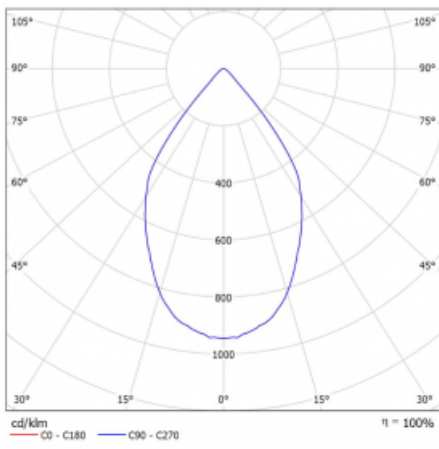

Technical drawing

Curve