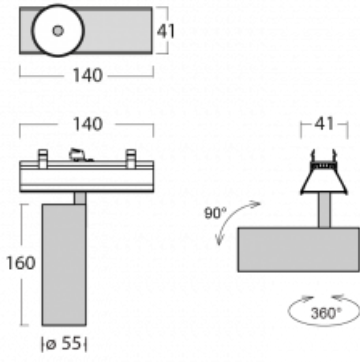

Technical drawing