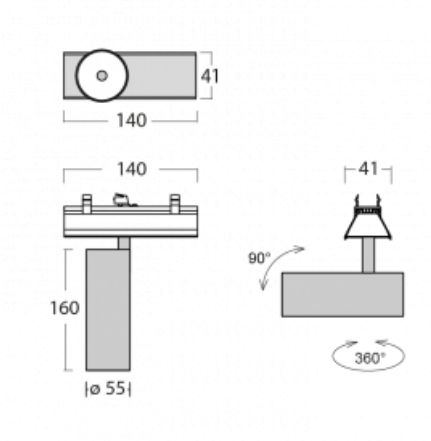

Luminaire

Lina45-S

=145S-A00U-10GGE/940, S

EPD®

Imagine a linear luminaire that can satisfy all your needs: it meets UGR, has high efficiency and you can build it to your specifications. And it looks great too. The Lina45-S offers opal, microprism and optical grille variants, so it can easily meet both UGR under 19 at 4300 lm luminous flux. It is a great solution for visually demanding spaces, as it even meets UGR under 16 in some variants. In addition, you can complement the modular luminaire with a Vali55 relay module, a Rundo circular luminaire or 2 - 3 CUBE reflectors. The indirect lighting component is provided by a clear plexiglass module or a batwing diffuser, which creates a more even illumination of the ceiling. A welcome feature is also the possibility of a curtain at the joint of the profiles, which are also fitted with caps to prevent even minimal draughts. The individual segments are easily connected using connectors and plugged into 230 V.

Light distribution	Direct
Luminaire shape	Linear
Colour of the luminaires	Silver
Lifetime	L80/B20 50 000 hours
Warranty	60 months
Description of luminaires	Luminaire
Dimensions	140 mm × 47 mm × 69 mm
Light source	LED MODUL
Type of optical system	MEDIUM - middle angle
Luminous flux	1710 lm ± 10 %
Colour Temperature	4000 K cool white
Luminous efficacy	85 lm/W
MacAdam Light source	3
Colour rendering index	90
Beam angle	27°
UGR max. X=4H Y=8H, ρ=70,50,20	23.1
Luminaire power input	20.1 W ± 10 %
Connection of the luminaires	Electronic ballast non-dimmable
Electrical voltage	220-240V
Frequency	50/60Hz

⊥ CE IP 20

Technical drawing

Curve

Downloads

Installation instructions

Photos

Accessories

00-00350, K
 cable 3x0,75 1000mm