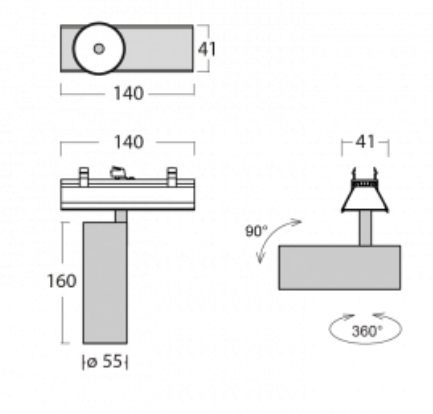

Luminaire

Lina45-S

=145S-A00U-10GGE/940, B

EPD®

Imagine a linear luminaire that can satisfy all your needs: it meets UGR, has high efficiency and you can build it to your specifications. And it looks great too. The Lina45-S offers opal, microprism and optical grille variants, so it can easily meet both UGR under 19 at 4300 lm luminous flux. It is a great solution for visually demanding spaces, as it even meets UGR under 16 in some variants. In addition, you can complement the modular luminaire with a Vali55 relay module, a Rundo circular luminaire or 2 - 3 CUBE reflectors. The indirect lighting component is provided by a clear plexiglass module or a batwing diffuser, which creates a more even illumination of the ceiling. A welcome feature is also the possibility of a curtain at the joint of the profiles, which are also fitted with caps to prevent even minimal draughts. The individual segments are easily connected using connectors and plugged into 230 V.

Light distribution	Direct
Luminaire shape	Linear
Colour of the luminaires	Black
Lifetime	L80/B20 50 000 hours
Warranty	60 months
Description of luminaires	Luminaire
Dimensions	140 mm × 47 mm × 69 mm
Light source	LED MODUL
Type of optical system	MEDIUM - middle angle
Luminous flux	1710 lm ± 10 %
Colour Temperature	4000 K cool white
Luminous efficacy	85 lm/W
MacAdam Light source	3
Colour rendering index	90
Beam angle	27°
UGR max. X=4H Y=8H, ρ=70,50,20	23.1
Luminaire power input	20.1 W ± 10 %
Connection of the luminaires	Electronic ballast non-dimmable
Electrical voltage	220-240V
Frequency	50/60Hz

⊥ CE IP 20

Technical drawing

Curve

Downloads

Installation instructions

Photos

Accessories

00-00350, K
 cable 3x0,75 1000mm