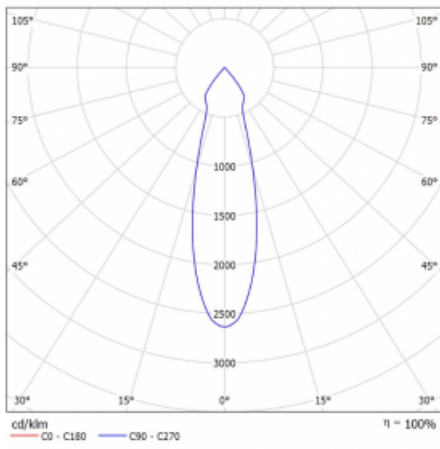

Luminaire

Lina45-S

=145S-A00U-10GGE/940, B

EPD®

Imagine a linear luminaire that can satisfy all your needs: it meets UGR, has high efficiency and you can build it to your specifications. And it looks great too. The Lina45-S offers opal, microprism and optical grille variants, so it can easily meet both UGR under 19 at 4300 lm luminous flux. It is a great solution for visually demanding spaces, as it even meets UGR under 16 in some variants. In addition, you can complement the modular luminaire with a Vali55 relay module, a Rundo circular luminaire or 2 - 3 CUBE reflectors. The indirect lighting component is provided by a clear plexiglass module or a batwing diffuser, which creates a more even illumination of the ceiling. A welcome feature is also the possibility of a curtain at the joint of the profiles, which are also fitted with caps to prevent even minimal draughts. The individual segments are easily connected using connectors and plugged into 230 V.

Light distribution	Direct
Luminaire shape	Linear
Colour of the luminaires	Black
Lifetime	L80/B20 50 000 hours
Warranty	60 months
Description of luminaires	Luminaire
Dimensions	140 mm × 47 mm × 69 mm
Light source	LED MODUL
Type of optical system	MEDIUM - middle angle
Luminous flux	1710 lm ± 10 %
Colour Temperature	4000 K cool white
Luminous efficacy	85 lm/W
MacAdam Light source	3
Colour rendering index	90
Beam angle	27°
UGR max. X=4H Y=8H, ρ=70,50,20	23.1
Luminaire power input	20.1 W ± 10 %
Connection of the luminaires	Electronic ballast non-dimmable
Electrical voltage	220-240V
Frequency	50/60Hz

⊥ CE IP 20

Technical drawing

Curve

Downloads

Installation instructions

Photos

Accessories

00-00350, K
 cable 3x0,75 1000mm