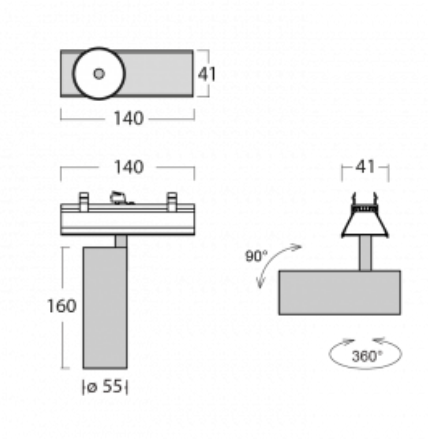

Technical drawing