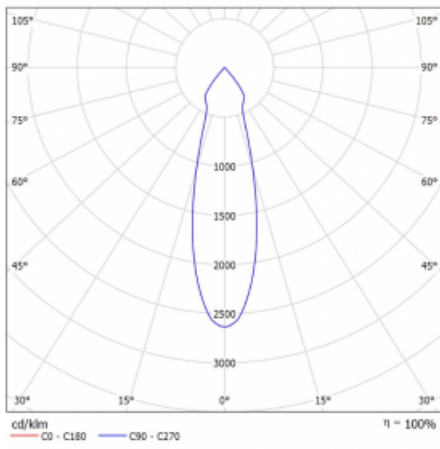

Technical drawing

Curve