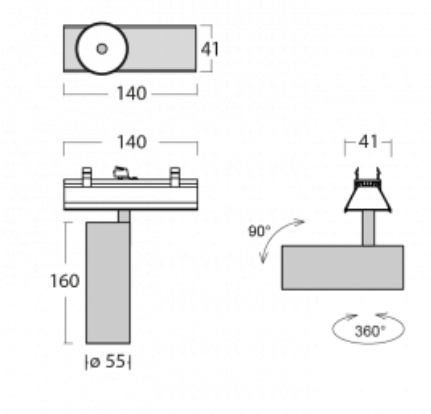

Luminaire

Lina45-S

=145S-A00U-10GDE/930, W

EPD®

Imagine a linear luminaire that can satisfy all your needs: it meets UGR, has high efficiency and you can build it to your specifications. And it looks great too. The Lina45-S offers opal, microprism and optical grille variants, so it can easily meet both UGR under 19 at 4300 lm luminous flux. It is a great solution for visually demanding spaces, as it even meets UGR under 16 in some variants. In addition, you can complement the modular luminaire with a Vali55 relay module, a Rundo circular luminaire or 2 - 3 CUBE reflectors. The indirect lighting component is provided by a clear plexiglass module or a batwing diffuser, which creates a more even illumination of the ceiling. A welcome feature is also the possibility of a curtain at the joint of the profiles, which are also fitted with caps to prevent even minimal draughts. The individual segments are easily connected using connectors and plugged into 230 V.

Light distribution	Direct
Luminaire shape	Linear
Colour of the luminaires	White
Lifetime	L80/B20 50 000 hours
Warranty	60 months
Description of luminaires	Luminaire
Dimensions	140 mm × 47 mm × 69 mm
Light source	LED MODUL
Type of optical system	MEDIUM - middle angle
Luminous flux	1220 lm ± 10 %
Colour Temperature	3000 K warm white
Luminous efficacy	87 lm/W
MacAdam Light source	3
Colour rendering index	90
Beam angle	27°
UGR max. X=4H Y=8H, ρ=70,50,20	21.9
Luminaire power input	14 W ± 10 %
Connection of the luminaires	Electronic ballast non-dimmable
Electrical voltage	220-240V
Frequency	50/60Hz

⊥ CE IP 20

Technical drawing

Curve

Downloads

Installation instructions

Photos

Accessories

00-00350, K
 cable 3x0,75 1000mm