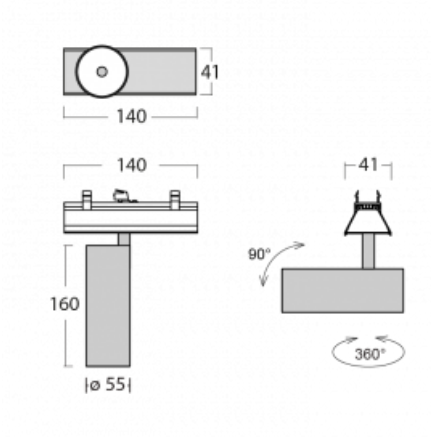

Luminaire

Lina45-S

=145S-A00U-10GDE/930, S

EPD®

Imagine a linear luminaire that can satisfy all your needs: it meets UGR, has high efficiency and you can build it to your specifications. And it looks great too. The Lina45-S offers opal, microprism and optical grille variants, so it can easily meet both UGR under 19 at 4300 lm luminous flux. It is a great solution for visually demanding spaces, as it even meets UGR under 16 in some variants. In addition, you can complement the modular luminaire with a Vali55 relay module, a Rundo circular luminaire or 2 - 3 CUBE reflectors. The indirect lighting component is provided by a clear plexiglass module or a batwing diffuser, which creates a more even illumination of the ceiling. A welcome feature is also the possibility of a curtain at the joint of the profiles, which are also fitted with caps to prevent even minimal draughts. The individual segments are easily connected using connectors and plugged into 230 V.

Light distribution	Direct
Luminaire shape	Spot
Colour of the luminaires	Silver
Lifetime	L80/B20 50 000 hours
Warranty	60 months
Description of luminaires	Luminaire
Dimensions	140 mm × 47 mm × 69 mm
Light source	LED MODUL
Type of optical system	MEDIUM - middle angle
Luminous flux	1220 lm ± 10 %
Colour Temperature	3000 K warm white
Luminous efficacy	87 lm/W
MacAdam Light source	3
Colour rendering index	90
Beam angle	27°
UGR max. X=4H Y=8H, ρ=70,50,20	21.9
Luminaire power input	14 W ± 10 %
Connection of the luminaires	Electronic ballast non-dimmable
Electrical voltage	220-240V
Frequency	50/60Hz

⊥ CE IP 20

Technical drawing

Curve

Downloads

Installation instructions

Photos

Accessories

00-00350, K
 cable 3x0,75 1000mm