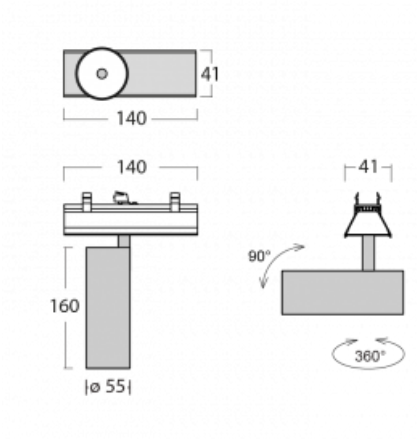

Luminaire

Lina45-S

=145S-A00U-10GDD/930, B

EPD®

Imagine a linear luminaire that can satisfy all your needs: it meets UGR, has high efficiency and you can build it to your specifications. And it looks great too. The Lina45-S offers opal, microprism and optical grille variants, so it can easily meet both UGR under 19 at 4300 lm luminous flux. It is a great solution for visually demanding spaces, as it even meets UGR under 16 in some variants. In addition, you can complement the modular luminaire with a Vali55 relay module, a Rundo circular luminaire or 2 - 3 CUBE reflectors. The indirect lighting component is provided by a clear plexiglass module or a batwing diffuser, which creates a more even illumination of the ceiling. A welcome feature is also the possibility of a curtain at the joint of the profiles, which are also fitted with caps to prevent even minimal draughts. The individual segments are easily connected using connectors and plugged into 230 V.

Light distribution	Direct
Luminaire shape	Linear
Colour of the luminaires	Black
Lifetime	L80/B20 50 000 hours
Warranty	60 months
Description of luminaires	Luminaire
Dimensions	140 mm × 47 mm × 69 mm
Light source	LED MODUL
Type of optical system	MEDIUM - middle angle
Luminous flux	1220 lm ± 10 %
Colour Temperature	3000 K warm white
Luminous efficacy	87 lm/W
MacAdam Light source	3
Colour rendering index	90
Beam angle	27°
UGR max. X=4H Y=8H, ρ=70,50,20	21.9
Luminaire power input	14 W ± 10 %
Connection of the luminaires	DALI dimmable
Electrical voltage	220-240V
Frequency	50/60Hz

⊥ CE IP 20

Technical drawing

Curve

Downloads

Installation instructions

Photos

Accessories

00-00354, K
cable 5x0,75 1000mm

00-00355, K
cable 5x0,75 2000mm

00-00356, K
cable 5x0,75 4000mm

00-00357, K
cable 5x0,75 6000mm

00-00370, B
ceiling cup 80x80x32mm

00-00370, S
ceiling cup 80x80x32mm

00-00370, W
ceiling cup 80x80x32mm

145-01200, F
Accessory for gear-tray
release for Lina145