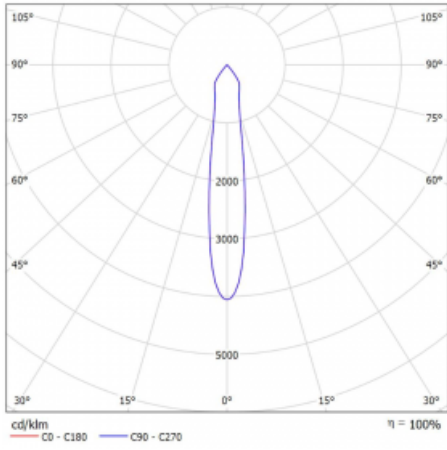

Luminaire

Lina45-S

=145S-A00S-10GGTD/940, B

EPD®

Imagine a linear luminaire that can satisfy all your needs: it meets UGR, has high efficiency and you can build it to your specifications. And it looks great too. The Lina45-S offers opal, microprism and optical grille variants, so it can easily meet both UGR under 19 at 4300 lm luminous flux. It is a great solution for visually demanding spaces, as it even meets UGR under 16 in some variants. In addition, you can complement the modular luminaire with a Vali55 relay module, a Rundo circular luminaire or 2 - 3 CUBE reflectors. The indirect lighting component is provided by a clear plexiglass module or a batwing diffuser, which creates a more even illumination of the ceiling. A welcome feature is also the possibility of a curtain at the joint of the profiles, which are also fitted with caps to prevent even minimal draughts. The individual segments are easily connected using connectors and plugged into 230 V.

Light distribution	Direct
Luminaire shape	Spot
Colour of the luminaires	Black
Lifetime	L80/B20 50 000 hours
Warranty	60 months
Description of luminaires	Luminaire
Dimensions	140 mm × 47 mm × 69 mm
Light source	LED MODUL
Type of optical system	SPOT - narrow angle
Luminous flux	1710 lm ± 10 %
Colour Temperature	4000 K cool white
Luminous efficacy	85 lm/W
MacAdam Light source	3
Colour rendering index	90
Beam angle	17°
UGR max. X=4H Y=8H, ρ=70,50,20	23.1
Luminaire power input	20.1 W ± 10 %
Connection of the luminaires	DALI or by switch (touch dimm) dimmable
Electrical voltage	220-240V
Frequency	50/60Hz

⊥ CE IP 20

Curve

Downloads

[Installation instructions](#)[Photos](#)

Accessories

00-00354, K
cable 5x0,75 1000mm

00-00355, K
cable 5x0,75 2000mm

00-00356, K
cable 5x0,75 4000mm