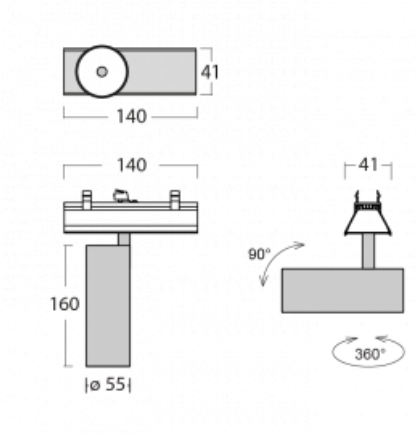

Luminaire

Lina45-S

=145S-A00S-10GGE/940, B

EPD®

Imagine a linear luminaire that can satisfy all your needs: it meets UGR, has high efficiency and you can build it to your specifications. And it looks great too. The Lina45-S offers opal, microprism and optical grille variants, so it can easily meet both UGR under 19 at 4300 lm luminous flux. It is a great solution for visually demanding spaces, as it even meets UGR under 16 in some variants. In addition, you can complement the modular luminaire with a Vali55 relay module, a Rundo circular luminaire or 2 - 3 CUBE reflectors. The indirect lighting component is provided by a clear plexiglass module or a batwing diffuser, which creates a more even illumination of the ceiling. A welcome feature is also the possibility of a curtain at the joint of the profiles, which are also fitted with caps to prevent even minimal draughts. The individual segments are easily connected using connectors and plugged into 230 V.

Light distribution	Direct
Luminaire shape	Spot
Colour of the luminaires	Black
Lifetime	L80/B20 50 000 hours
Warranty	60 months
Description of luminaires	Luminaire
Dimensions	140 mm × 47 mm × 69 mm
Light source	LED MODUL
Type of optical system	SPOT - narrow angle
Luminous flux	1710 lm ± 10 %
Colour Temperature	4000 K cool white
Luminous efficacy	85 lm/W
MacAdam Light source	3
Colour rendering index	90
Beam angle	17°
UGR max. X=4H Y=8H, ρ=70,50,20	23.1
Luminaire power input	20.1 W ± 10 %
Connection of the luminaires	Electronic ballast non-dimmable
Electrical voltage	220-240V
Frequency	50/60Hz

⊥ CE IP 20

Technical drawing

Curve

Downloads

Installation instructions

Photos

Accessories

00-00350, K
 cable 3x0,75 1000mm