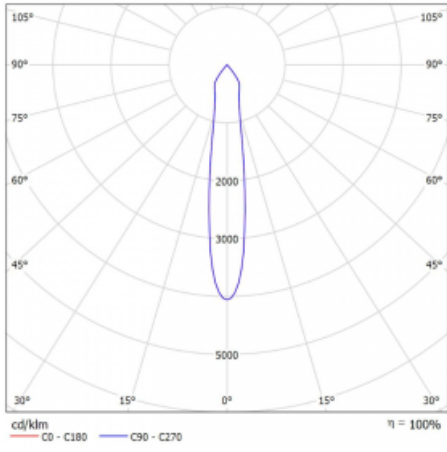

Luminaire

Lina45-S

=145S-A00S-10GGD/940, S

EPD®

Imagine a linear luminaire that can satisfy all your needs: it meets UGR, has high efficiency and you can build it to your specifications. And it looks great too. The Lina45-S offers opal, microprism and optical grille variants, so it can easily meet both UGR under 19 at 4300 lm luminous flux. It is a great solution for visually demanding spaces, as it even meets UGR under 16 in some variants. In addition, you can complement the modular luminaire with a Vali55 relay module, a Rundo circular luminaire or 2 - 3 CUBE reflectors. The indirect lighting component is provided by a clear plexiglass module or a batwing diffuser, which creates a more even illumination of the ceiling. A welcome feature is also the possibility of a curtain at the joint of the profiles, which are also fitted with caps to prevent even minimal draughts. The individual segments are easily connected using connectors and plugged into 230 V.

Light distribution	Direct
Luminaire shape	Spot
Colour of the luminaires	Silver
Lifetime	L80/B20 50 000 hours
Warranty	60 months
Description of luminaires	Luminaire
Dimensions	140 mm × 47 mm × 69 mm
Light source	LED MODUL
Type of optical system	SPOT - narrow angle
Luminous flux	1710 lm ± 10 %
Colour Temperature	4000 K cool white
Luminous efficacy	85 lm/W
MacAdam Light source	3
Colour rendering index	90
Beam angle	17°
UGR max. X=4H Y=8H, ρ=70,50,20	23.1
Luminaire power input	20.1 W ± 10 %
Connection of the luminaires	DALI dimmable
Electrical voltage	220-240V
Frequency	50/60Hz

⊥ CE IP 20

Curve

Downloads

Installation instructions

Photos

Accessories

00-00354, K
cable 5x0,75 1000mm

00-00355, K
cable 5x0,75 2000mm